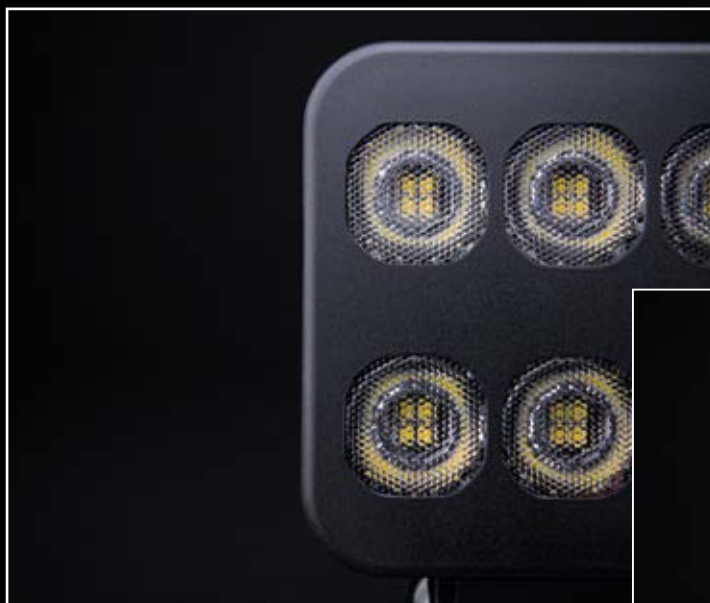

- ✓ BUILT FOR THE MOST CHALLENGING ENVIRONMENTS
- ✓ ONE WORK LIGHT FOR ALL NEEDS
- ✓ OUTSTANDING PERFORMANCE

Part No. 809248