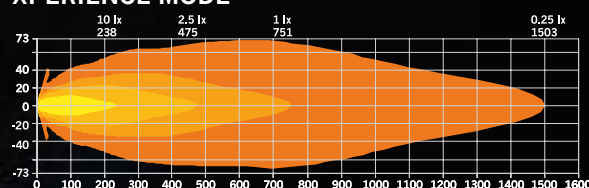

XPERIENCE MODE

Part No. 270949

Voltage	10-38V DC
Consumption, E-mode	21,5 W
Consumption, Xperience mode	124 W
Theoretical lumen	11 000
Actual lumen, E-mode	1565
Actual lumen, Xperience mode	8860
1 lux @ E-mode	329 m
1 lux @ Xperience mode	751 m
IP-class	IP68, IP69K
Beam pattern	Combo
Position light	Amber and white
Color temperature	5700K

Connection	DT-4
Cable length	500 mm
Material housing	Aluminium
Material lens	Polycarbonate
Diameter	228 mm
Depth	80,65 mm
Height including bracket	232,85 mm
Operating temperature	-30°C ~ +65°C
E-approved	ECE R149, R148
Ref	25
EMC-certificate	ECE R10, CISPR25 Class 3