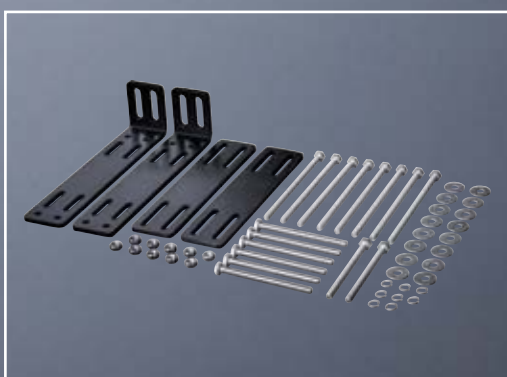

Part No. 270360
SIBERIA UNIVERSAL BRACKET FOR CRASH BAR

The kit includes: Left bracket, right bracket, 8x bolts M6x80 mm, 8x bolts M6x120 mm, washers, split lock washers, nuts, manual.