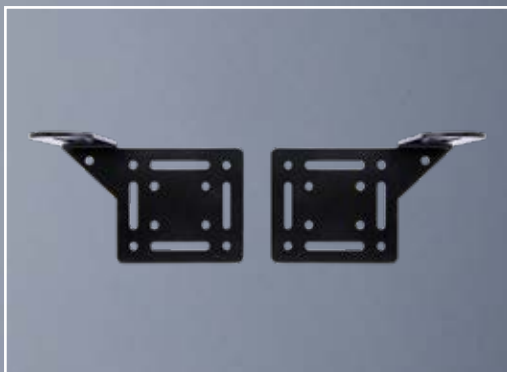

Part No. 270400  
**LED BAR BRACKET**

2 brackets | Fits SLD Part No. 809114 | 522x130mm | CC: 515mm

Part No. 270350-270351  
**BRACKET FOR DRIVING LIGHTS**

For two driving lights | 452x87 mm | CC: 418 mm | Black (270350) | Stainless Steel (270351)