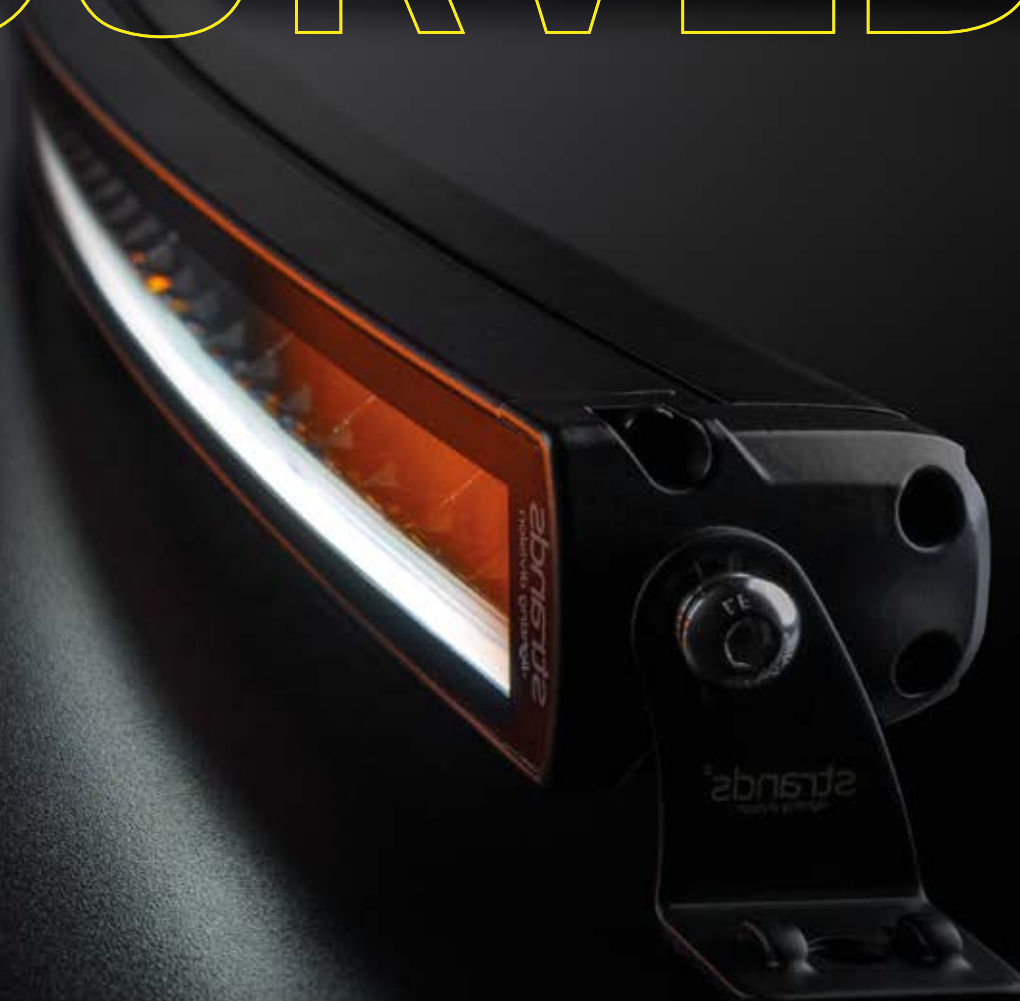

SIBERIA

CURVED

LED BARS

Part No. 809192-809195
SIBERIA SRC LED BAR

Use the QR code to
check out the products.

www.strands.se
www.strandseurope.com