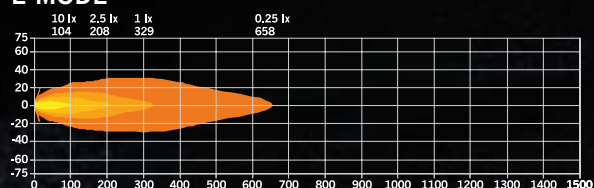

SIBERIA

SKYLORD

WHITE

- ✓ WHITE COLOR
- ✓ VIBRATION AND SHOCKPROOF
- ✓ SPECIAL COATING FOR HARSH CONDITIONS
- ✓ XPERIENCE MODE

E-MODE