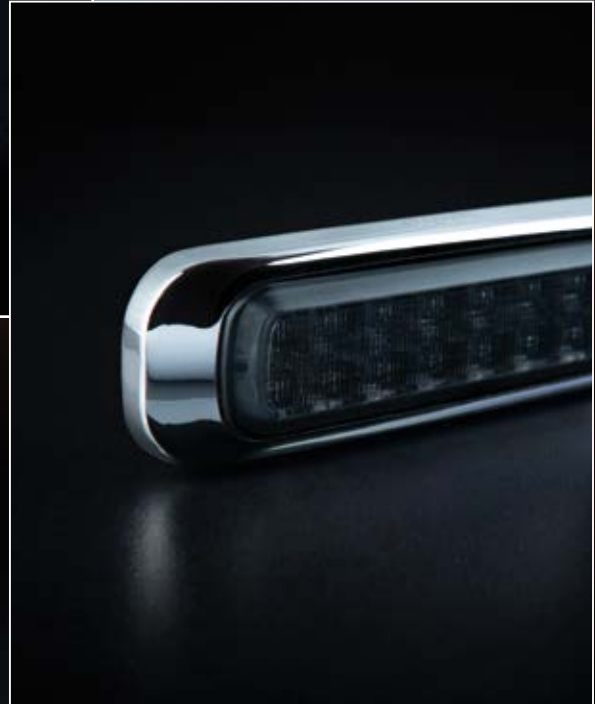

- ✓ *ENDLESS MOUNTING POSSIBILITIES*
- ✓ *FIRST ON THE MARKET TO BE MOUNTED ON BARS*
- ✓ *"CLICK-ON" FRAME*

**BLACK FRAME**

Part No. 850396, 850397, 850398

**CLICK-ON FRAME**

The click-on frame provides a seamless montage and gives your vehicle a slim, dark look with hidden screws. Easy to attach after the mounting. Ready to prevent stone chips and corrosion. Choose between black and chrome frames. Both are included. You can also paint the black frame the same color as your vehicle to create a customized impression.