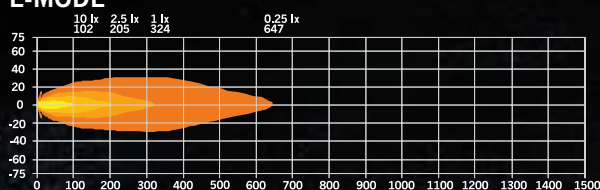

### XPERIENCE MODE

Part No. 270948

<b>Voltage</b>	10-38V DC
<b>Consumption, E-mode</b>	20,6 W
<b>Consumption, Xperience mode</b>	121 W
<b>Theoretical lumen</b>	11 000 W
<b>Actual lumen, E-mode</b>	1213
<b>Actual lumen, Xperience mode</b>	7025
<b>1 lux @ E-mode</b>	324 m
<b>1 lux @ Xperience mode</b>	768 m
<b>IP-class</b>	IP68, IP69K
<b>Beam pattern</b>	Combo
<b>Position light</b>	Amber and white