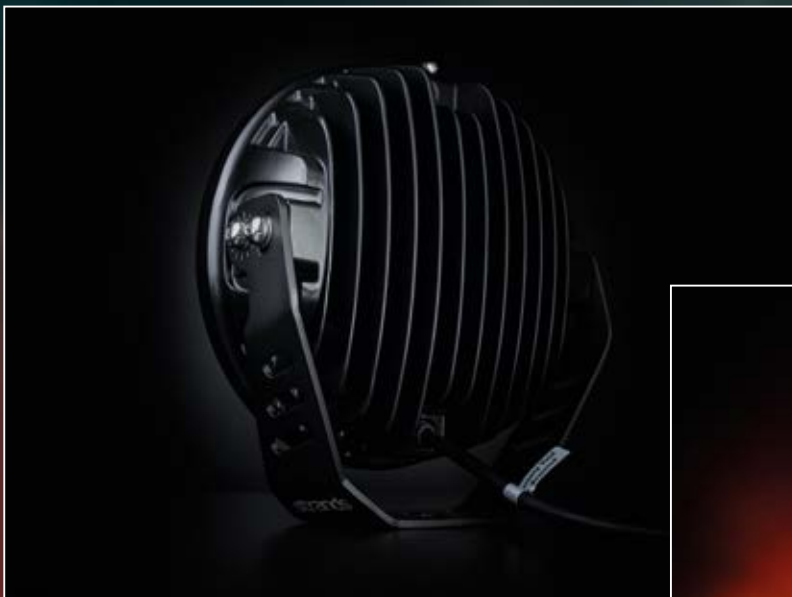

- ✓ LEGENDARY LIGHT BEAM
- ✓ DUAL POSITION LIGHT
- ✓ DURABLE MATERIAL CHOICES

Part No. 809207 (Spot), 809187

SIBERIA NIGHT RANGER DRIVING LIGHT 7" LED

Voltage: 9-35 VDC, Consumption: 69 W, Theoretical lumen: 67 200, Actual lumen: 5130, 1 Lux@: 631 m, IP-class: IP67/IP69K, Beam pattern: Spot, Position light: White and amber, Connection: DT-4, Cable length: 500 mm, Material housing: Aluminium, Material lens: Polycarbonate, Diameter: 178 mm, Depth: 78,2 mm, Height including bracket: 194,7 mm, Operating temperature: -30°C - +65°C, E-approved: No, EMC-certificate: ECE R10

Voltage: 9-35 VDC, Consumption: 70 W, Theoretical lumen: 9600, Actual lumen: 6467, 1 Lux@: 369 m, IP-class: IP67/IP69K, Beam pattern: Combo, Position light: White and amber, Connection: DT-4, Cable length: 500 mm, Material housing: Aluminium, Material lens: Polycarbonate, Diameter: 178 mm, Depth: 78,2 mm, Height including bracket: 194,7 mm, Operating temperature: -30°C - +65°C, E-approved: ECE R112, R7, Ref: 20, EMC-certificate: ECE R10

www.strands.se
www.strandseurope.com