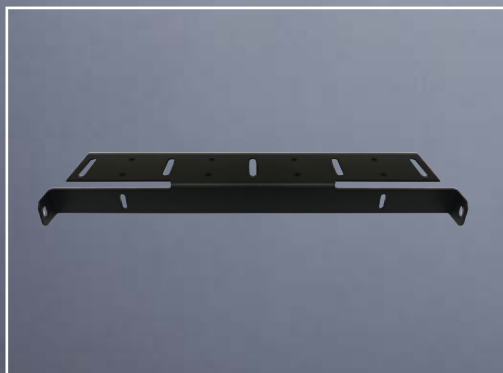

Part No. 270400
LED BAR BRACKET

2 brackets | Fits SLD Part No. 809114 | 522x130mm | CC: 515mm