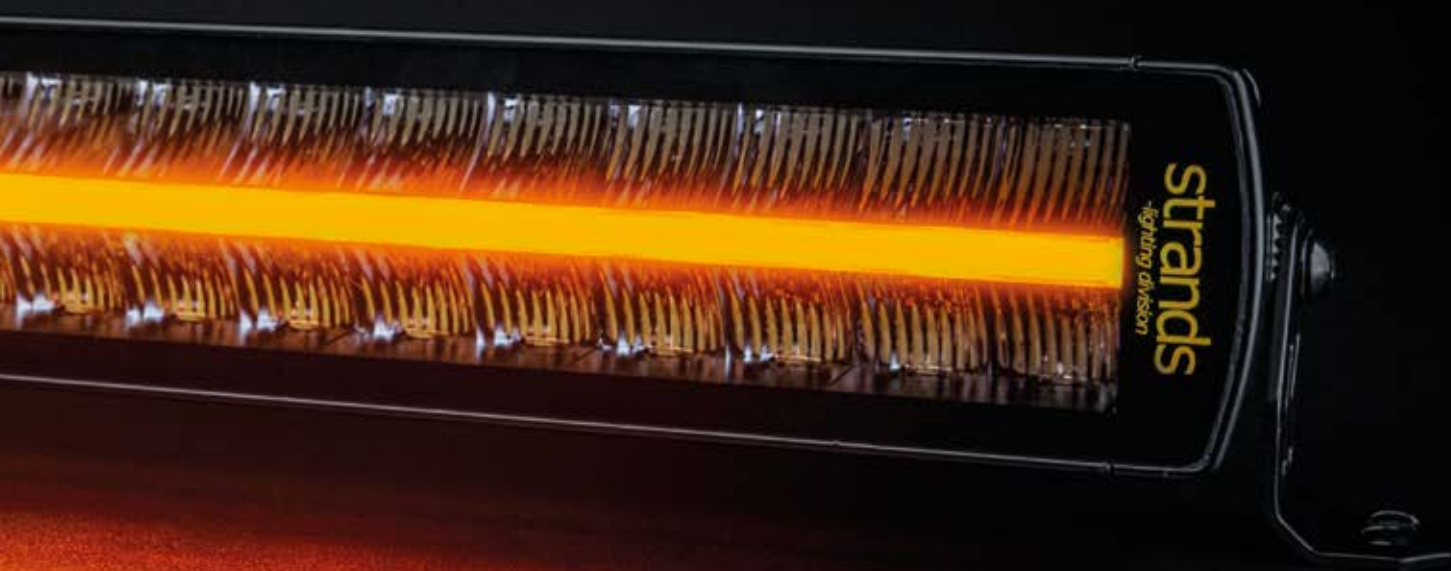

SIBERIA

OUTLAW UDX

LED BARS

Part No. 809164

SIBERIA OUTLAW UDX LED BAR 22"

Voltage: 10-32V DC, Consumption E-mode: 102W, Xperience mode: 215W, Theoretical lumen: 48 000, Actual lumen E-mode: 10 889, Xperience mode: 22 900, 1 lux @ E-mode: 312 m, 1 lux @ Xperience mode: 470 m, IP-class: IP67/IP69K, Beam pattern: Combo, Position light: White and amber, Connection: Cable, Cable length: 1500 mm, Material housing: Aluminium, Material lens: Polycarbonate, Length: 562mm, Depth: 71,6 mm, Height: 76 mm, Height including bracket: 89 mm, Operating temperature: -30°C - +65°C, E-approved E-mode: ECE R148, R149, Ref: E-mode 25, EMC-certificate: ECE R10

www.strands.se
www.strandseurope.com