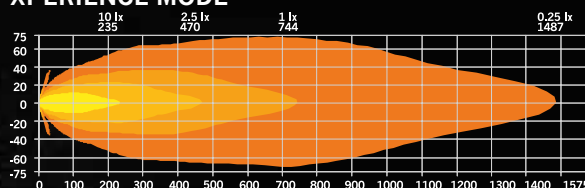

E-MODE

XPERIENCE MODE

Part No. 270948

Voltage	10-38V DC
Consumption, E-mode	20,6 W
Consumption, Xperience mode	121 W
Theoretical lumen	11 000 W
Actual lumen, E-mode	1213
Actual lumen, Xperience mode	7025
1 lux @ E-mode	324 m
1 lux @ Xperience mode	768 m
IP-class	IP68, IP69K
Beam pattern	Combo
Position light	Amber and white