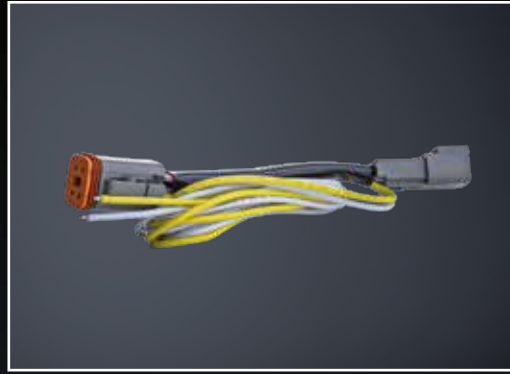

DT-CABLE SPLIT

DT 1+2 | one male/pin, two females/plugs | 12-24V

Part No. 270486 (3m), 270487 (5m)
DT-4 CABLE, VDE CABLE

ADR-Cable, DT4, 4x1,5mm², max 156W

Part No. 270438
**CABLE WITH DT-4 FEMALE/
PLUG TO DT-2 MALE/PIN**