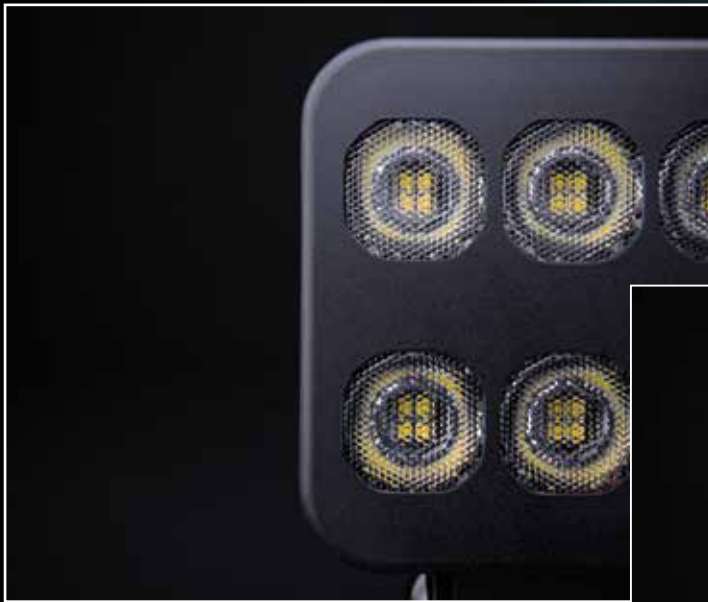

- ✓ BUILT FOR THE MOST CHALLENGING ENVIRONMENTS
- ✓ ONE WORK LIGHT FOR ALL NEEDS
- ✓ OUTSTANDING PERFORMANCE

Part No. 809248

DARK KNIGHT Hardcore WORK LIGHT LED

Voltage	9-36V DC	Material lens	Polycarbonate
Consumption	32W	Material bracket	Satinless steel with lock nut
Theoretical lumen	4560	Length	92,1 mm
Actual lumen	3645	Depth	37,2 / 43,2 mm
Kelvin	5000K	Height	92,1 mm
IP-class	IP68/IP69K	Height including bracket	110,5/124,5 mm
Connection	Built in DT-2 with included DT-2 cable	Operating temperature	-30°C - +65°C
Cable length	330 mm	ADR-approved	No
Material housing	Aluminium	E-approved	No
		EMC-certificate	CISPR25 Class 3