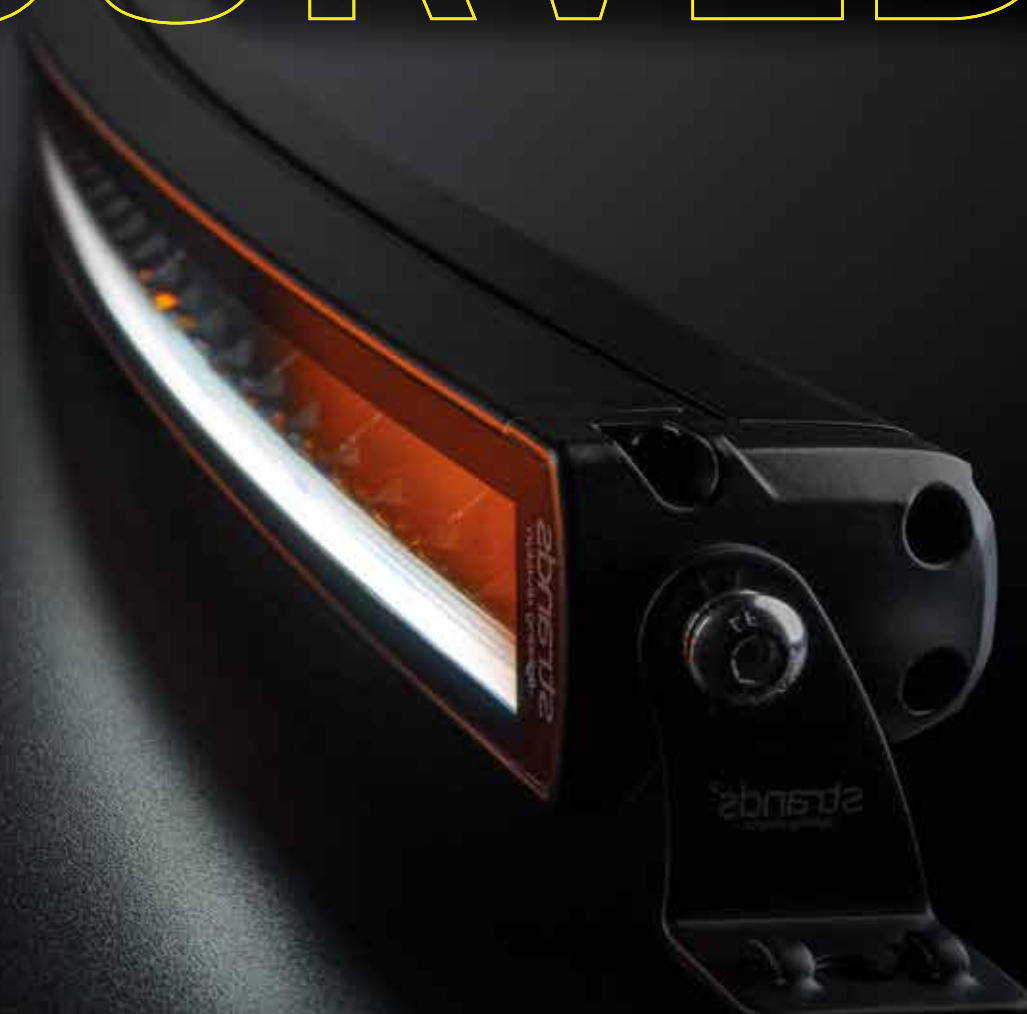

SIBERIA

CURVED

LED BARS

Part No. 809192-809195

SIBERIA SRC LED BAR

Use the QR code to
check out the products.

www.strands.se
www.strandseurope.com