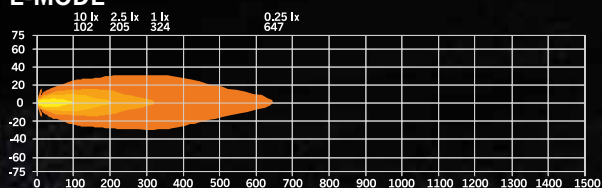

E-MODE

XPERIENCE MODE

Part No. 270948

Voltage	10-38V DC
Consumption, E-mode	20,6 W
Consumption, Xperience mode	121 W
Theoretical lumen	11 000 W
Actual lumen, E-mode	1213
Actual lumen, Xperience mode	7025
1 lux @ E-mode	324 m
1 lux @ Xperience mode	768 m
IP-class	IP68, IP69K
Beam pattern	Combo
Position light	Amber and white