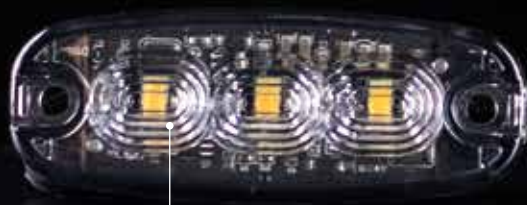

www.strands.se
www.strandseurope.com

MOUNTING ON BARS

Mount the 6 LED version on side bars, side steps, light bars, or roof bars with rubber gasket part no. 850206.

EXTREMELY SLIM

Invisible edges for a perfect look.
Design and function in one product.