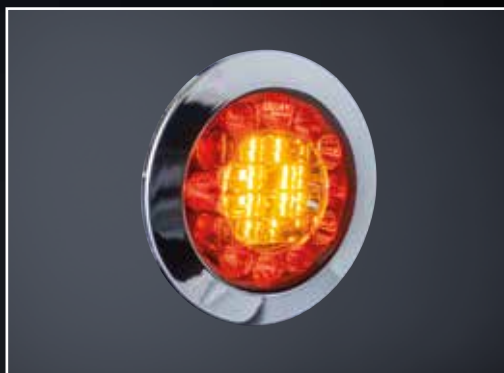

Part No. 800140

RED EYE TAIL LIGHT 3 FUNCTIONS LED

Voltage: 10-30 V DC, Functions: Tail, brake, indicator, IP-class: IP67, Diameter: 122 mm, Depth: 43.2 mm, CC: 150 mm, Cable length: 2500 mm, E-approved: ECE R6, R7, EMC-certificate: ECE R10