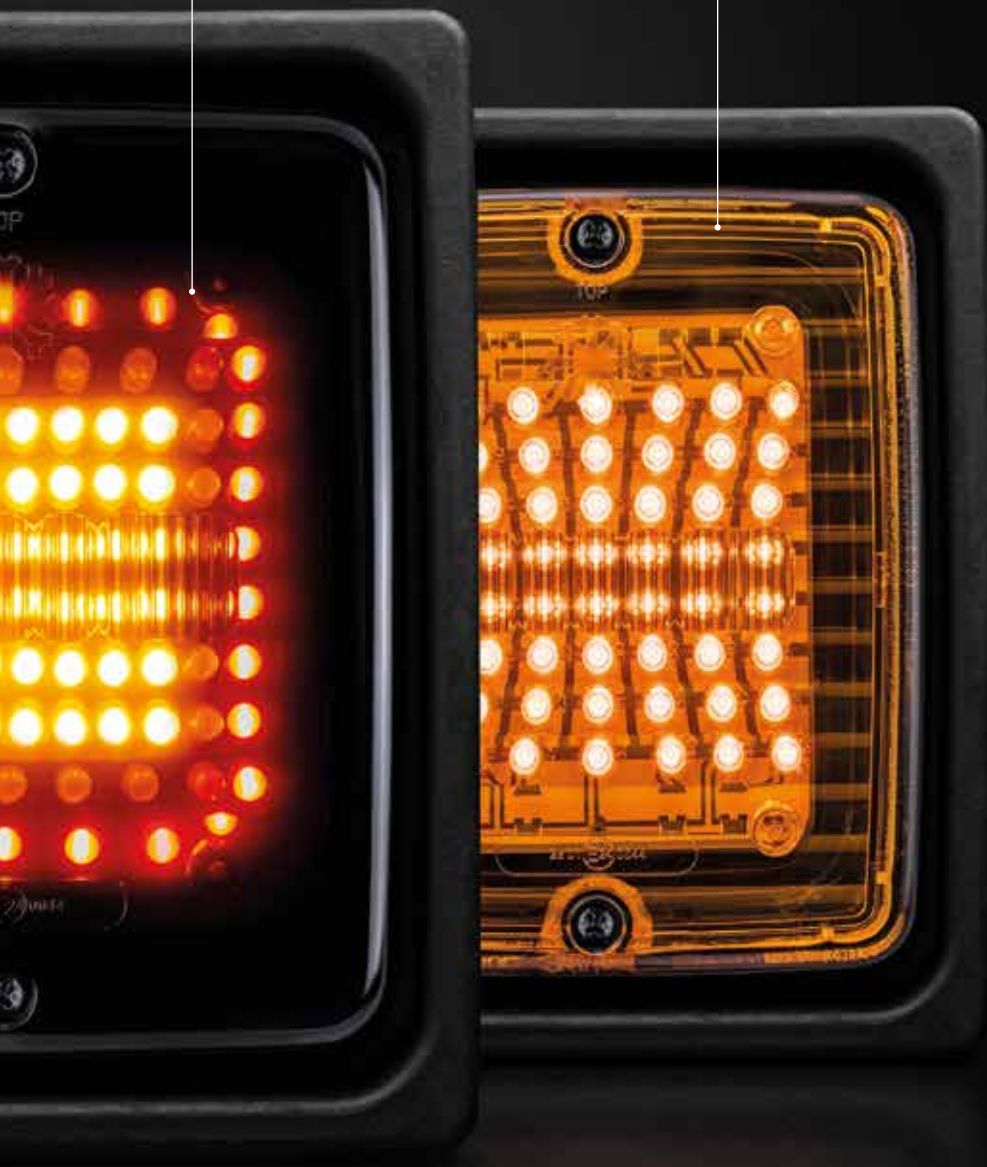

DARK LENS

An all-black armor with a dark, tinted lens.
Appealing from all angles. Perfection in every detail.
Nothing less than a revolution.

COLORED LENS

LED TAIL LIGHTS LED

PART NO.	800127	800630	800631	800632
VOLTAGE	24 V DC	24V DC	24V DC	24V DC
FUNCTIONS	Indicator	Tail-,brake light, indicator	Tail-. Brake light	Indicator
IP-CLASS	IP66	IP66	IP66	IP66
LENGTH	110 mm	2500 mm	2500 mm	2500 mm
DEPTH	45 mm	110 mm	110 mm	110 mm
HEIGHT	130 mm	45 mm	45 mm	45 mm
CC	115 mm	130 mm	130 mm	130 mm
CABLE LENGTH	2500 mm	115 mm	115 mm	115 mm
E-APPROVED	ECE R6	ECE R6, R7	ECE R7	ECE R6
EMC-CERTIFICATE	ECE R10	ECE R10	ECE R10	ECE R10

HOUSING

Part No. **800112** Single housing
800112-P Rubber gasket
800113 Double housing